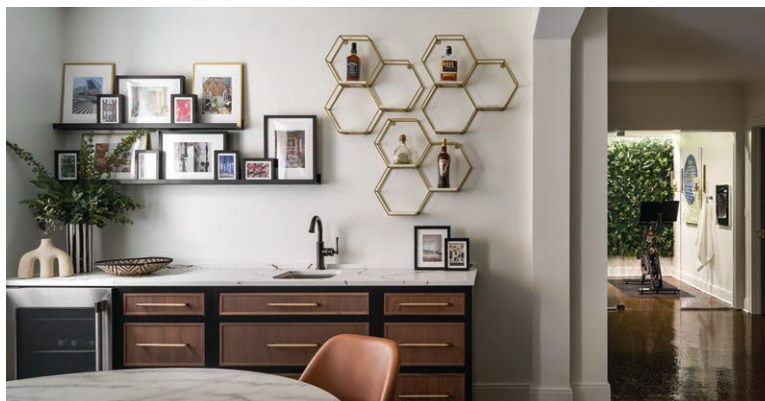

The formal dining room is appointed with a pair of Cadence chandeliers from Visual Comfort & Co., and chairs, table and back-lit cabinet from Caracole.

TRENDING
on the market

Clockwise from top: In the kitchen, Scavolini cabinets complement quartz Cambria Surfaces countertops and Bosch appliances; luxe built-in liquor storage from Top Cabinetry; under-counter storage space at the wetbar; the primary bathroom features voice-activated plumbing controls by Moen, a custom-colored Victoria + Albert bathtub and a two-person rain shower.

and resources like Virginia Tile, Oscar Isberian Rugs and more, Mackie and her design firm, Inspired Interiors, worked magic on the 4,900-square-foot North Shore residence.

While the home exudes luxury and elegance, it's also practical and functional and is packed with tech that levels up day-to-day life. Voice-activated faucets and showers, and smart appliances that order their own supplies are just a few of the advanced elements.